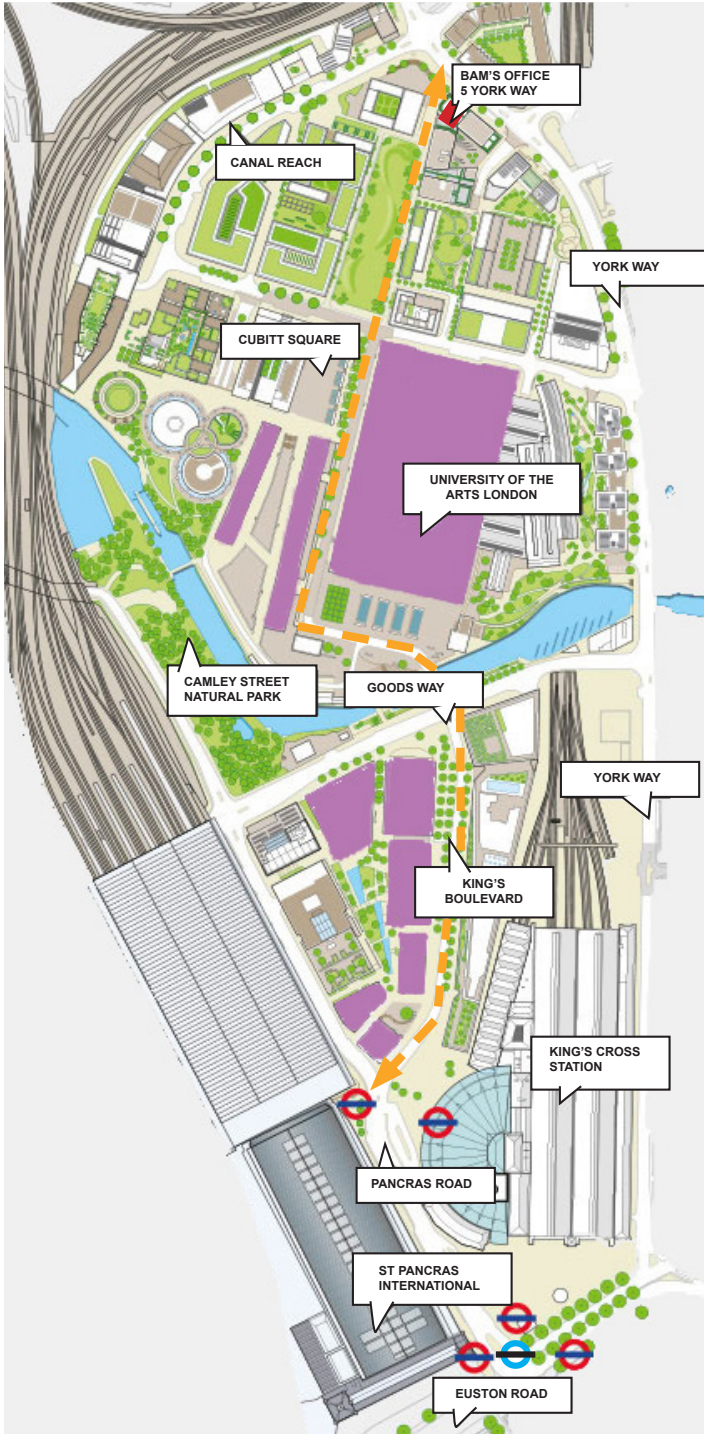

Green travel plan for the BAM Design and FM Office, King's Cross

Unit 2, 5 York Way, King's Cross N1C 4AJ

Introduction

The BAM Design and FM office is located in London's King's Cross, approximately 0.5 miles from King's Cross St Pancras Station.

Train

The nearest stations are King's Cross and St Pancras mainline stations, approximately a 10 minute walk.

Tube

The Victoria, Northern, Hammersmith and city, Circle and Metropolitan lines stop at King's Cross Station.

Bus

The 390 bus stops by the office at the Barnsbury / York Way railway bridge stop.

Walking

There is a pathway running from King's Cross and St Pancras stations, across the King's Cross estate to the office.

Cycle

There are bike stands directly outside the office.

Car

There is no parking facilities at the King's Cross Office. The nearest car park is Judd Street NCP (20 minute walk).

Key

- Route through the estate
- Bike share docking station
- London Underground